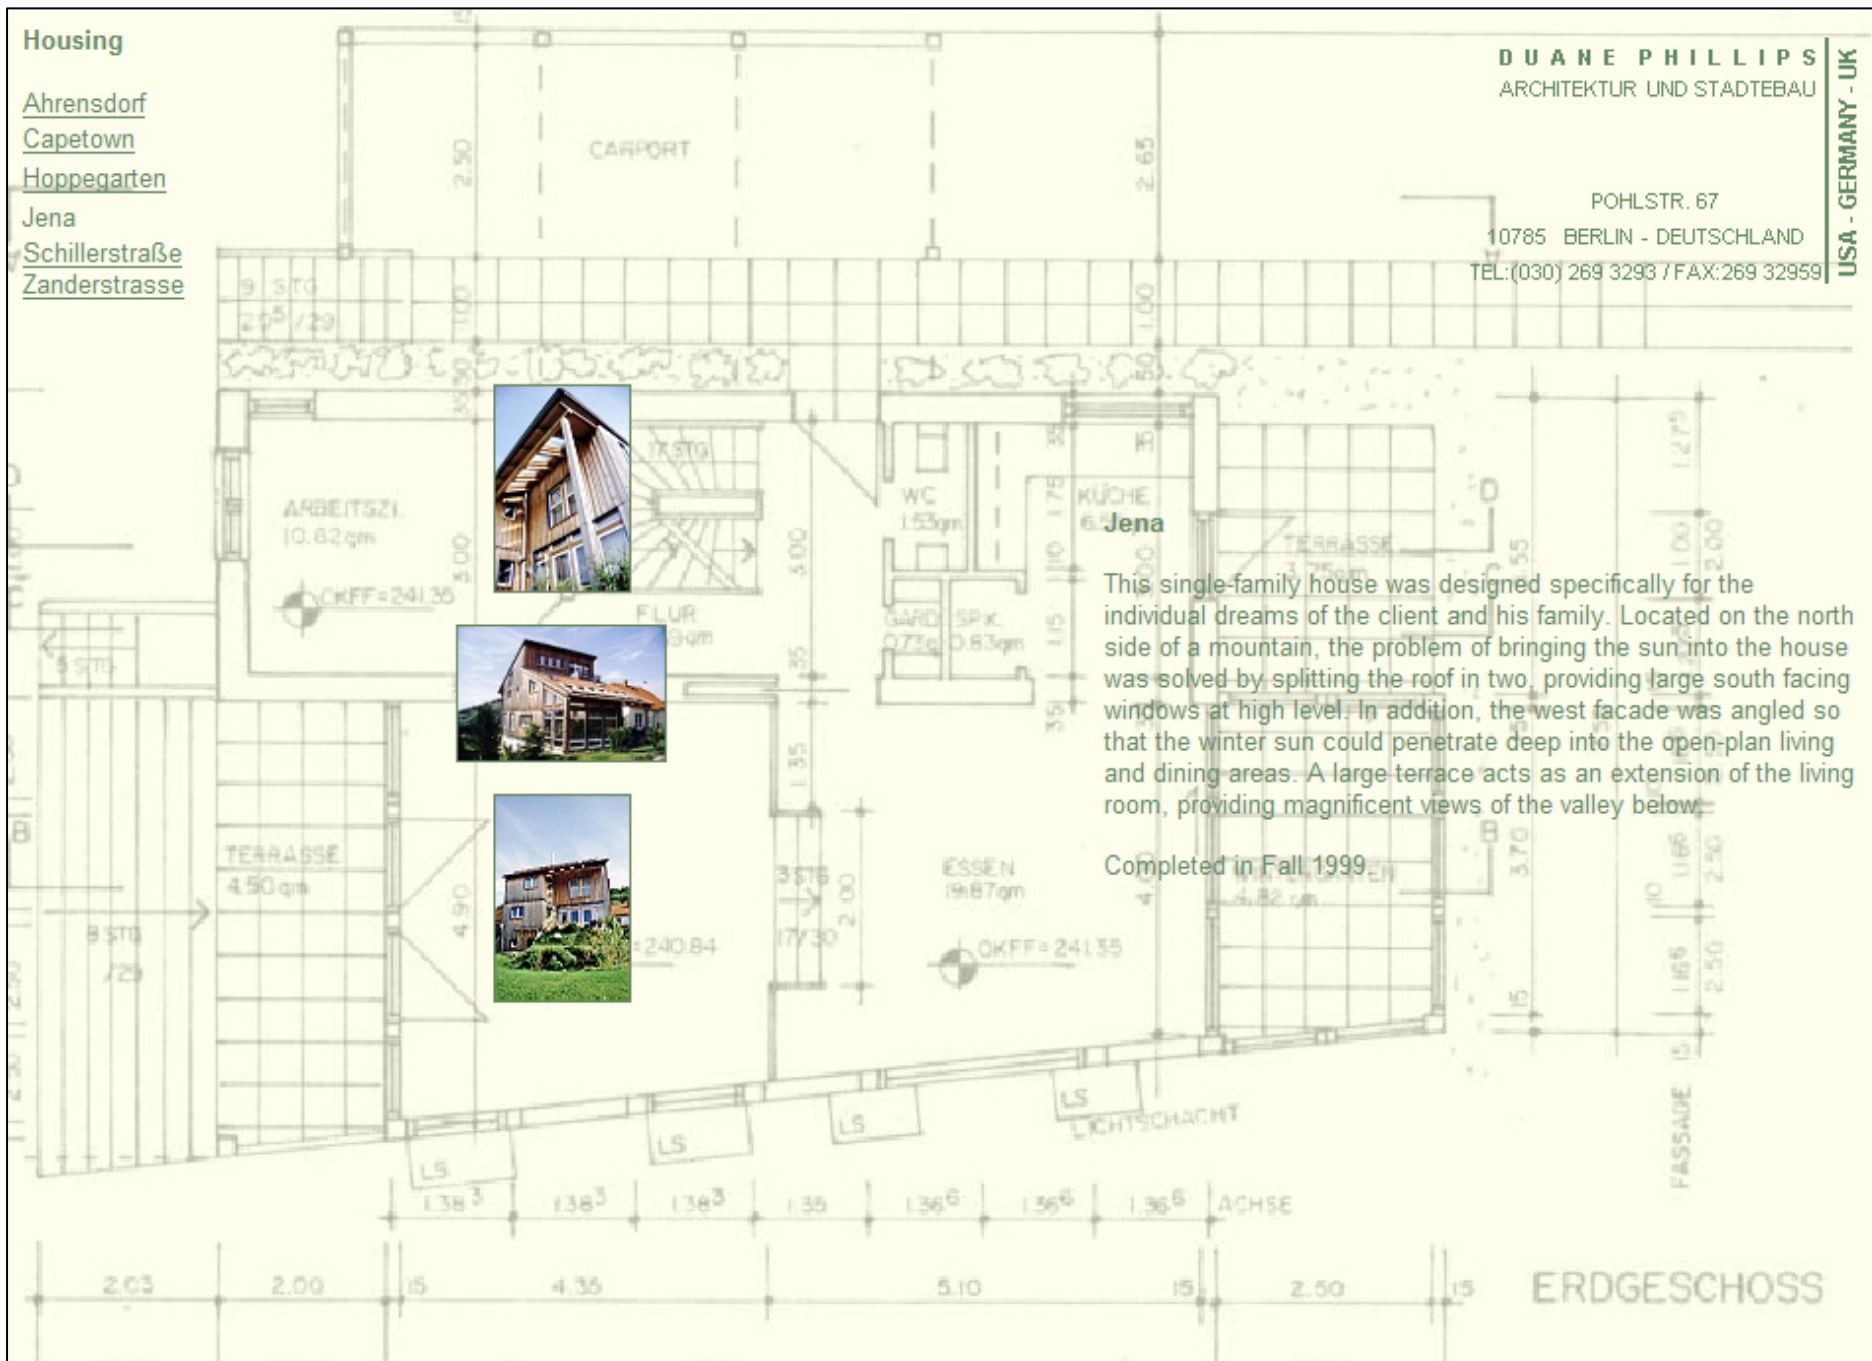

This single-family house was designed specifically for the individual dreams of the client and his family. Located on the north side of a mountain, the problem of bringing the sun into the house was solved by splitting the roof in two, providing large south facing windows at high level. In addition, the west facade was angled so that the winter sun could penetrate deep into the open-plan living and dining areas. A large terrace acts as an extension of the living room, providing magnificent views of the valley below.